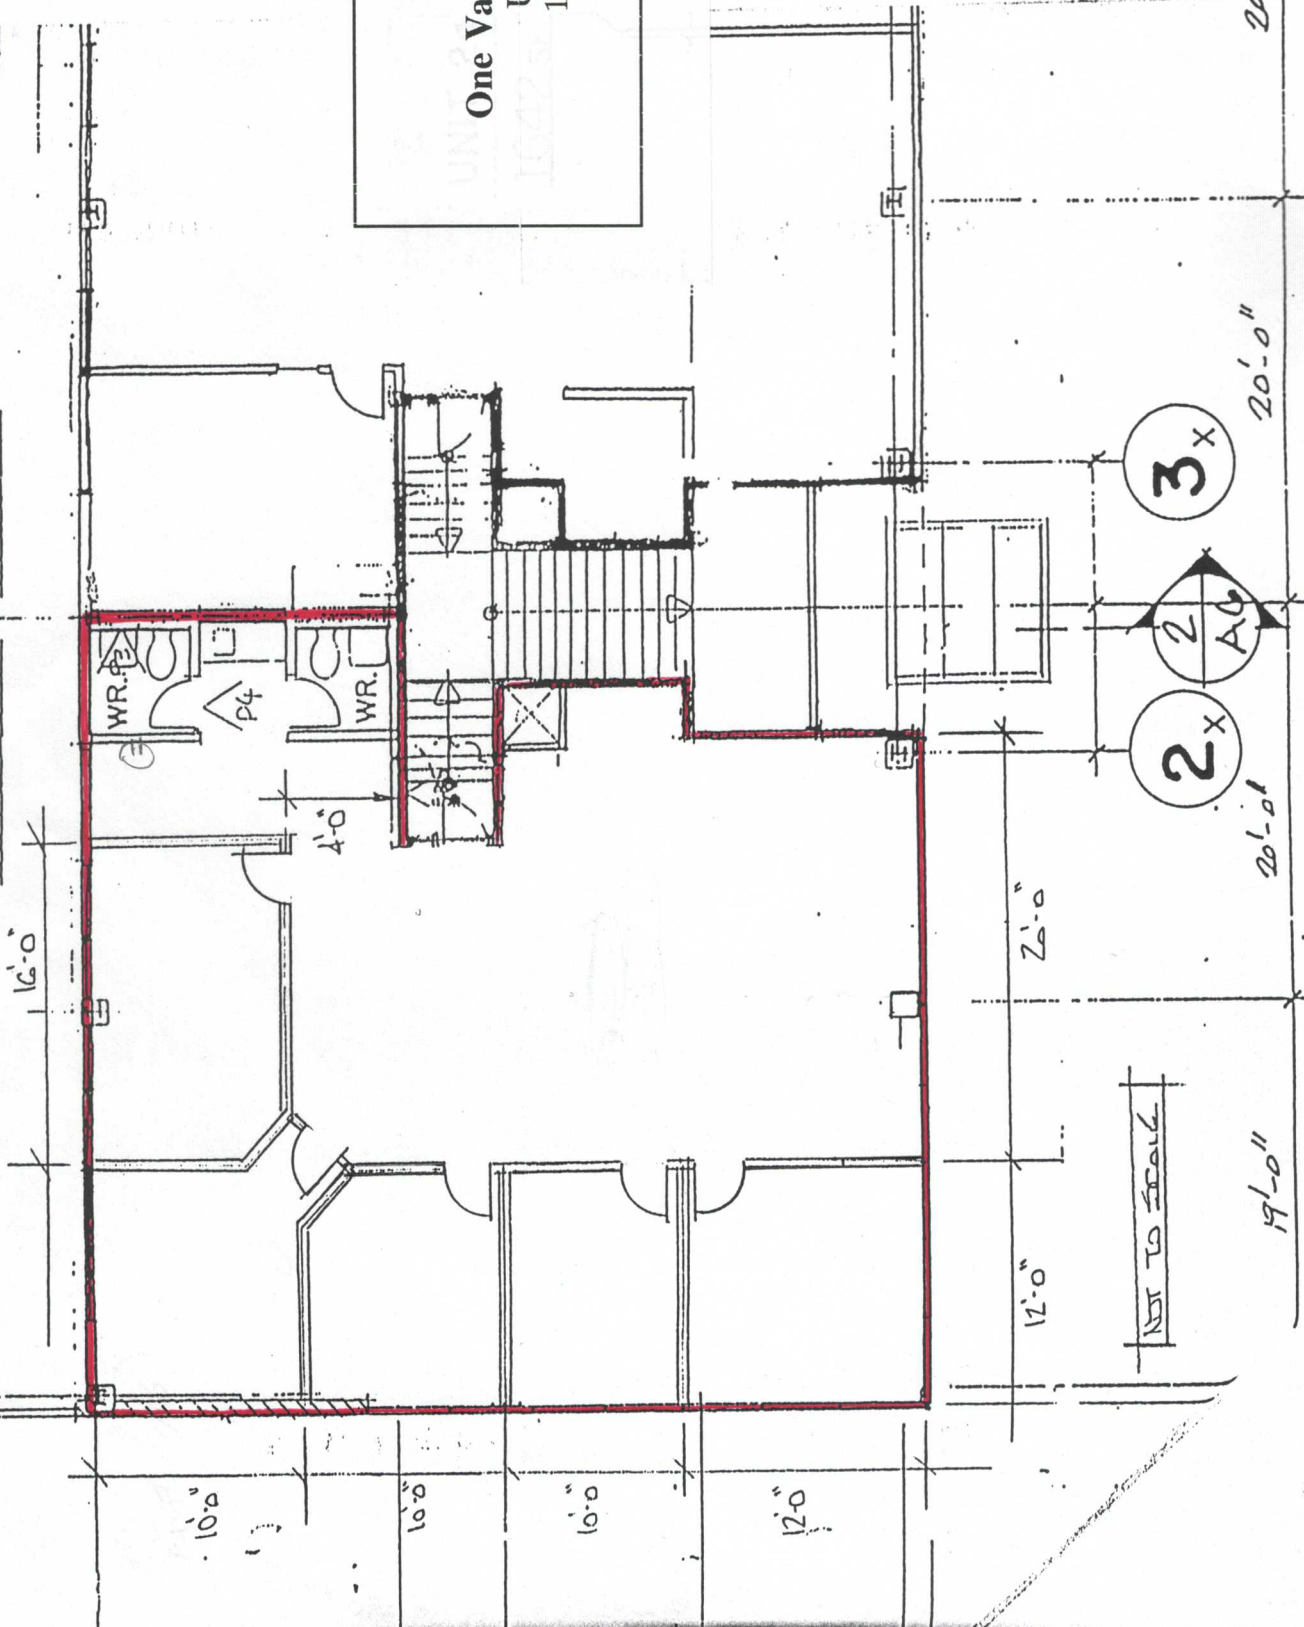

One Valleywood Drive
Unit #1A
1,644 sq.ft.

OUTDOOR PATIO

NOT TO SCALE

3x

2x

2 AG

19'-0"

20'-0"

20'-0"

20