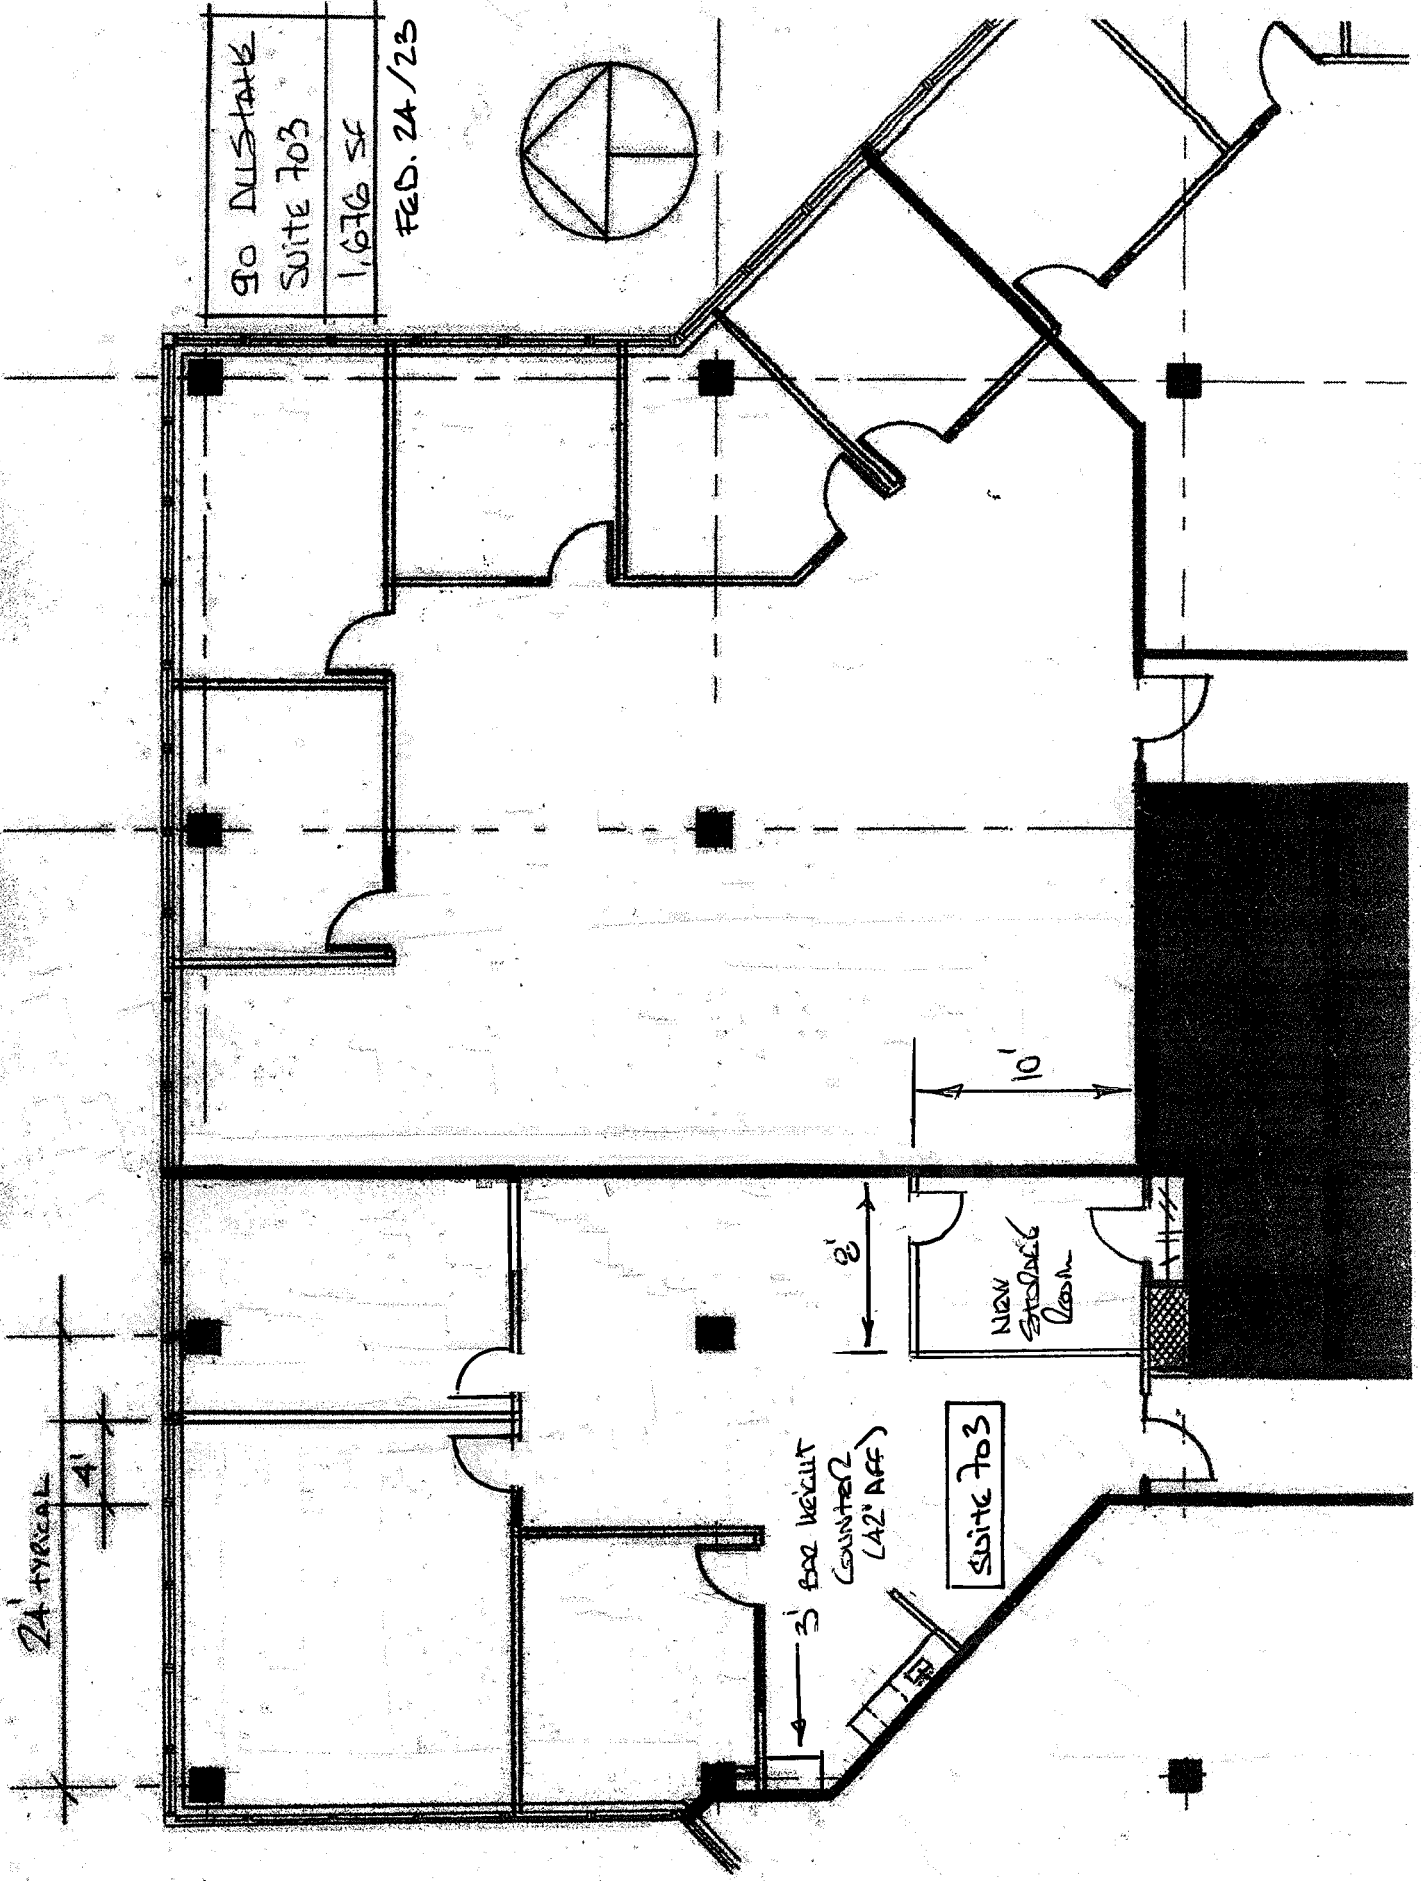

90 DISTANCE
SUITE 703
1,676 SF
FEB. 24/23

24' TYPICAL

4'

3' FOR HEIGHT
COUNTED
(A2' AFF)

SUITE 703

NEW
STAIRS

2'

10'