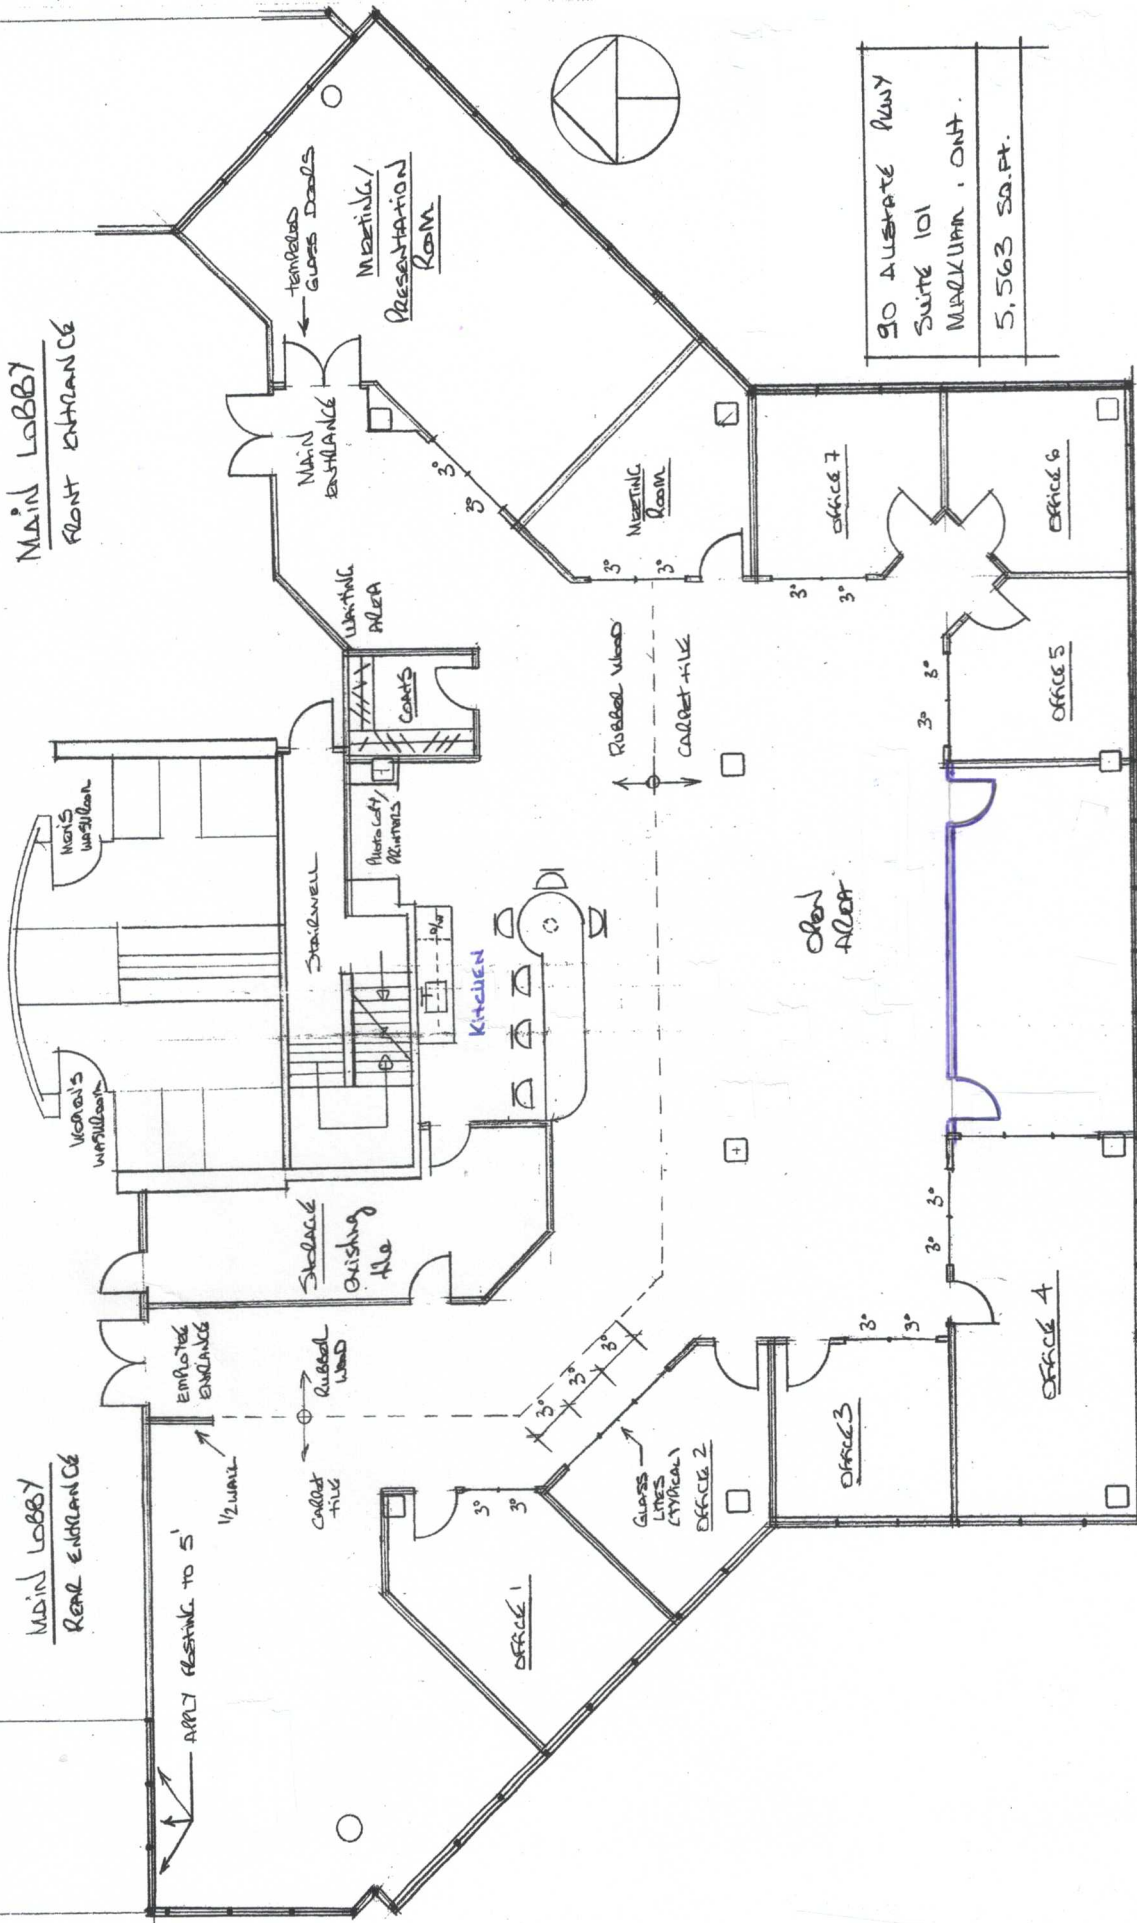

MAIN LOBBY
FRONT ENTRANCE

MAIN LOBBY
REAR ENTRANCE

90 ALLEGATE RUBY
SUITE 101
MARKHAM, ONT.
5,563 SQ. FT.

SCALE: 1/8" = 1'-0"