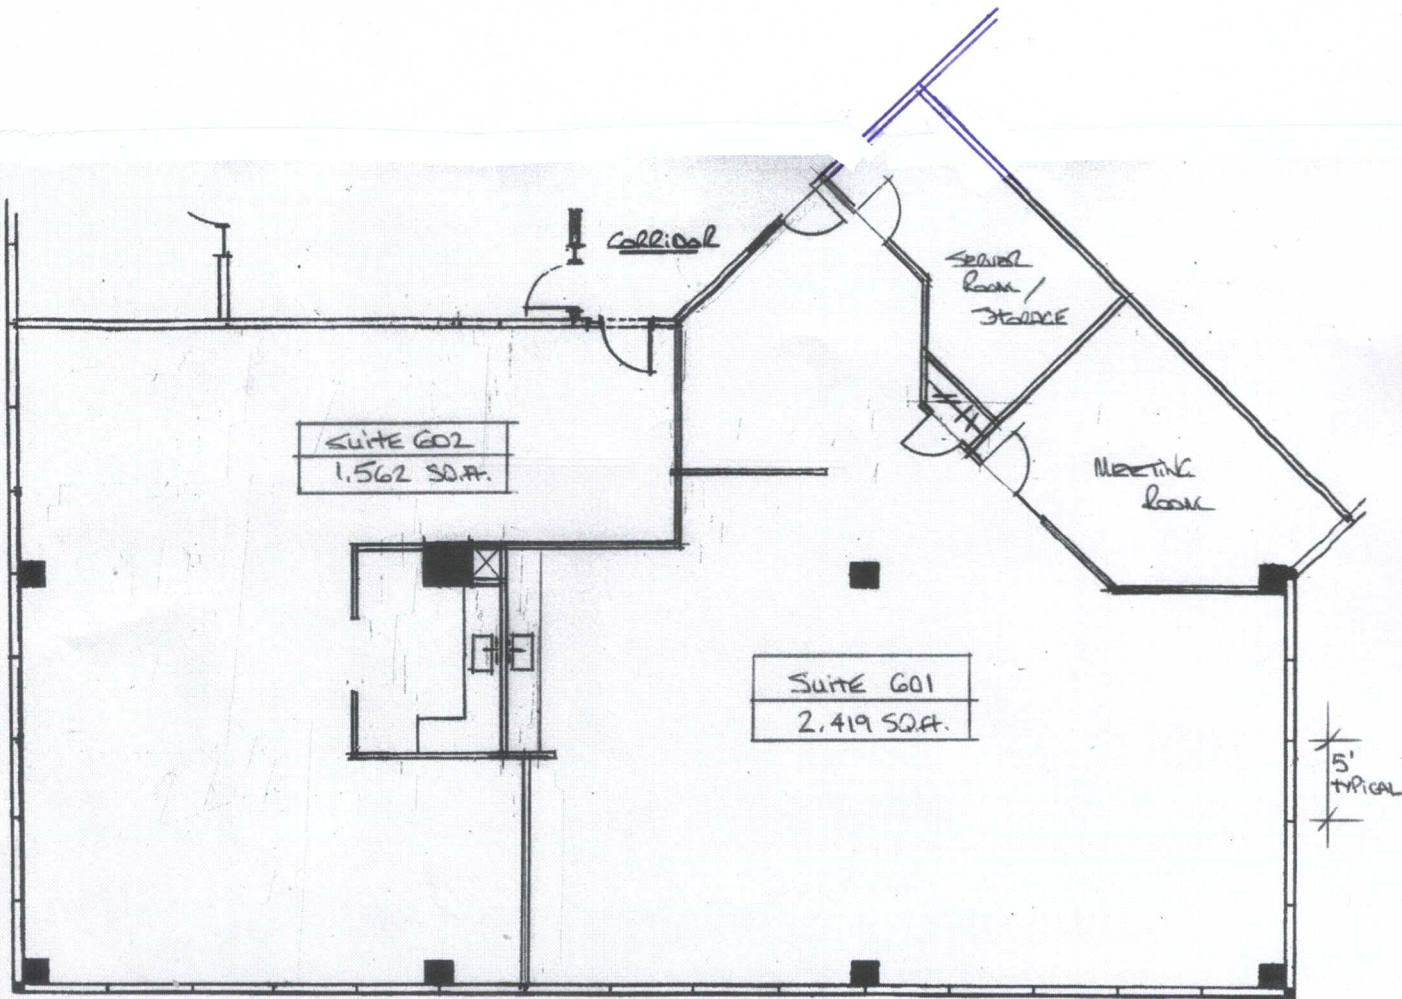

25'
typical

5'
TYPICAL

100 ALLSTATE PARKWAY	
MARKHAM, ONTARIO	
SUITE 601	3,981sf

MAY 5, 2022

Suite 602
1,562 SQ.FT.

Suite 601
2,419 SQ.FT.

Corridor

Storage Room / Storage

MEETING ROOM

25'
typical

5'
TYPICAL

100 ALLSTATE PARKWAY MARKHAM, ONTARIO	
Suite 601	Suite 602

MAY 5, 2022