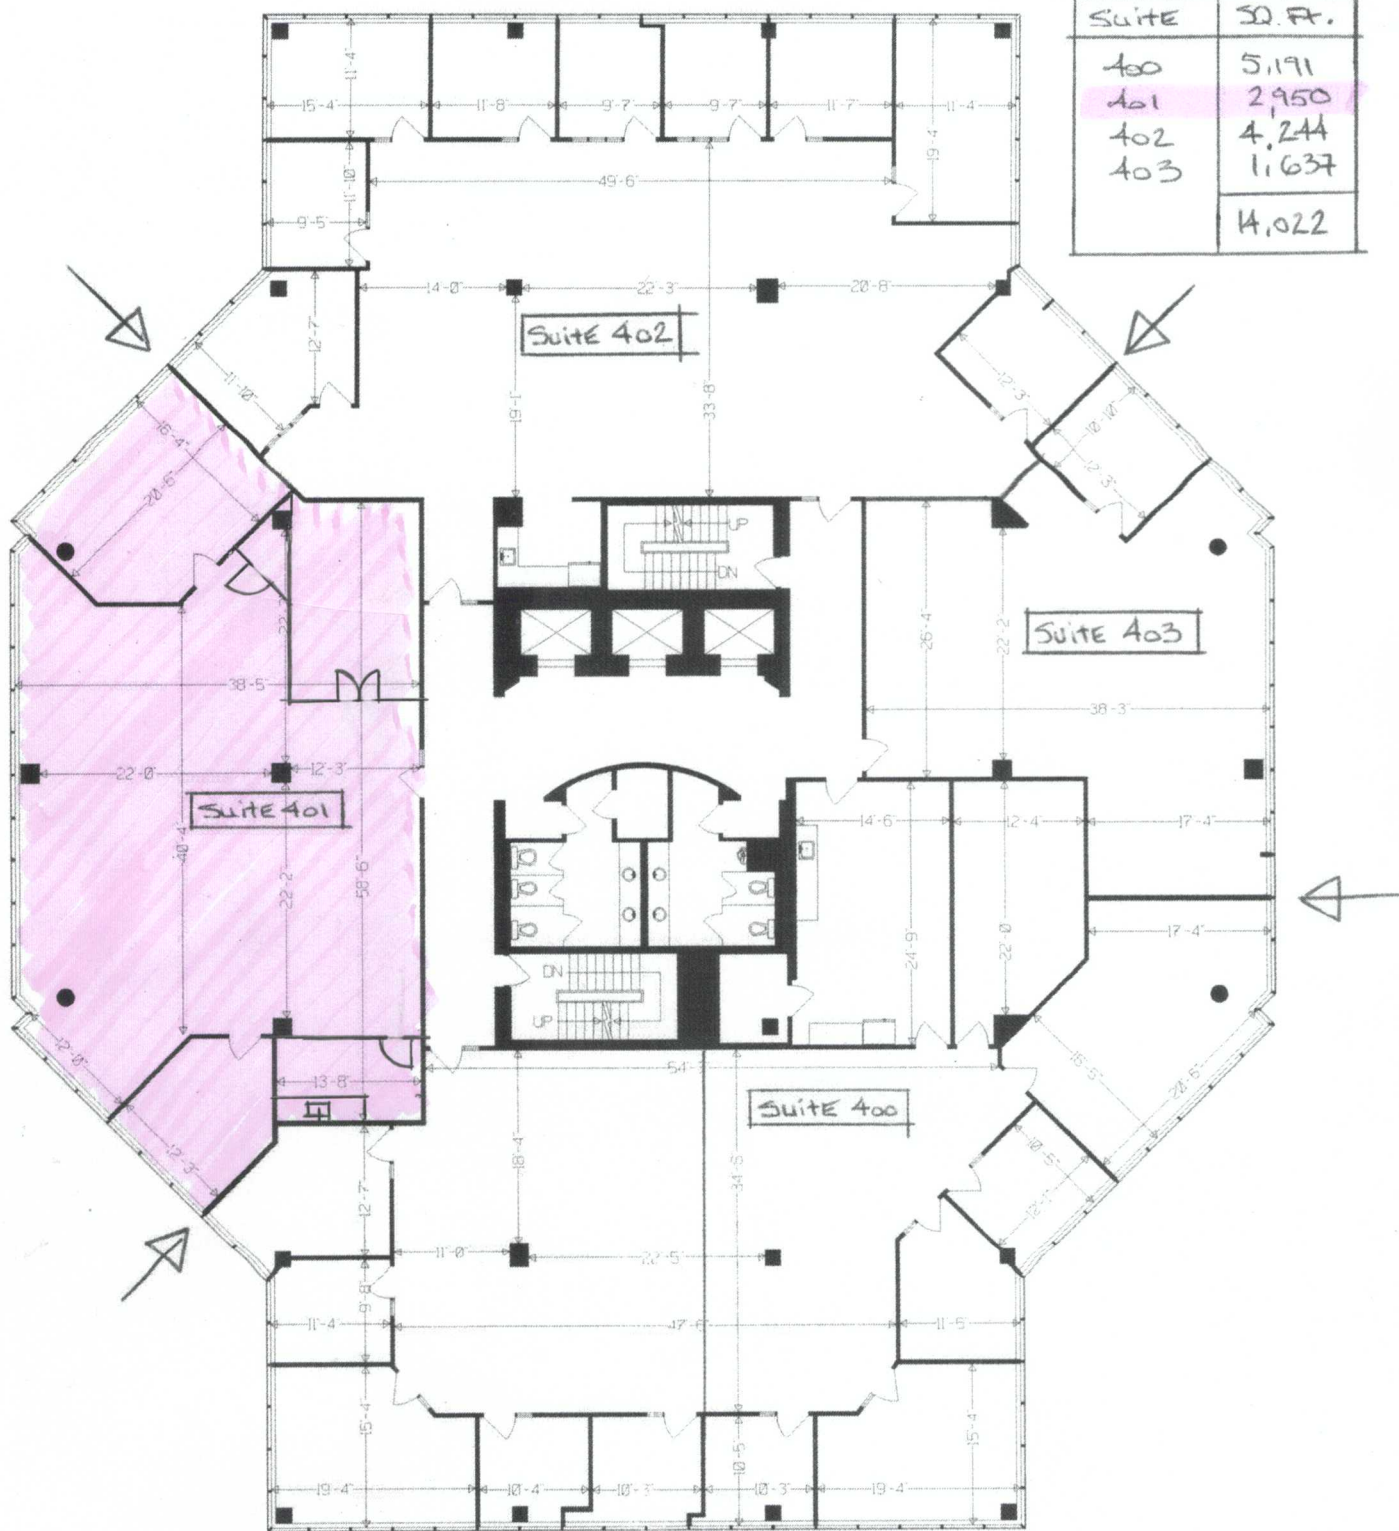

Suite	SQ. FT.
400	5,191
401	2,950
402	4,244
403	1,637
	14,022

90 ALLSTATE PARKWAY - 4TH FLOOR
 MARKHAM, ONTARIO.