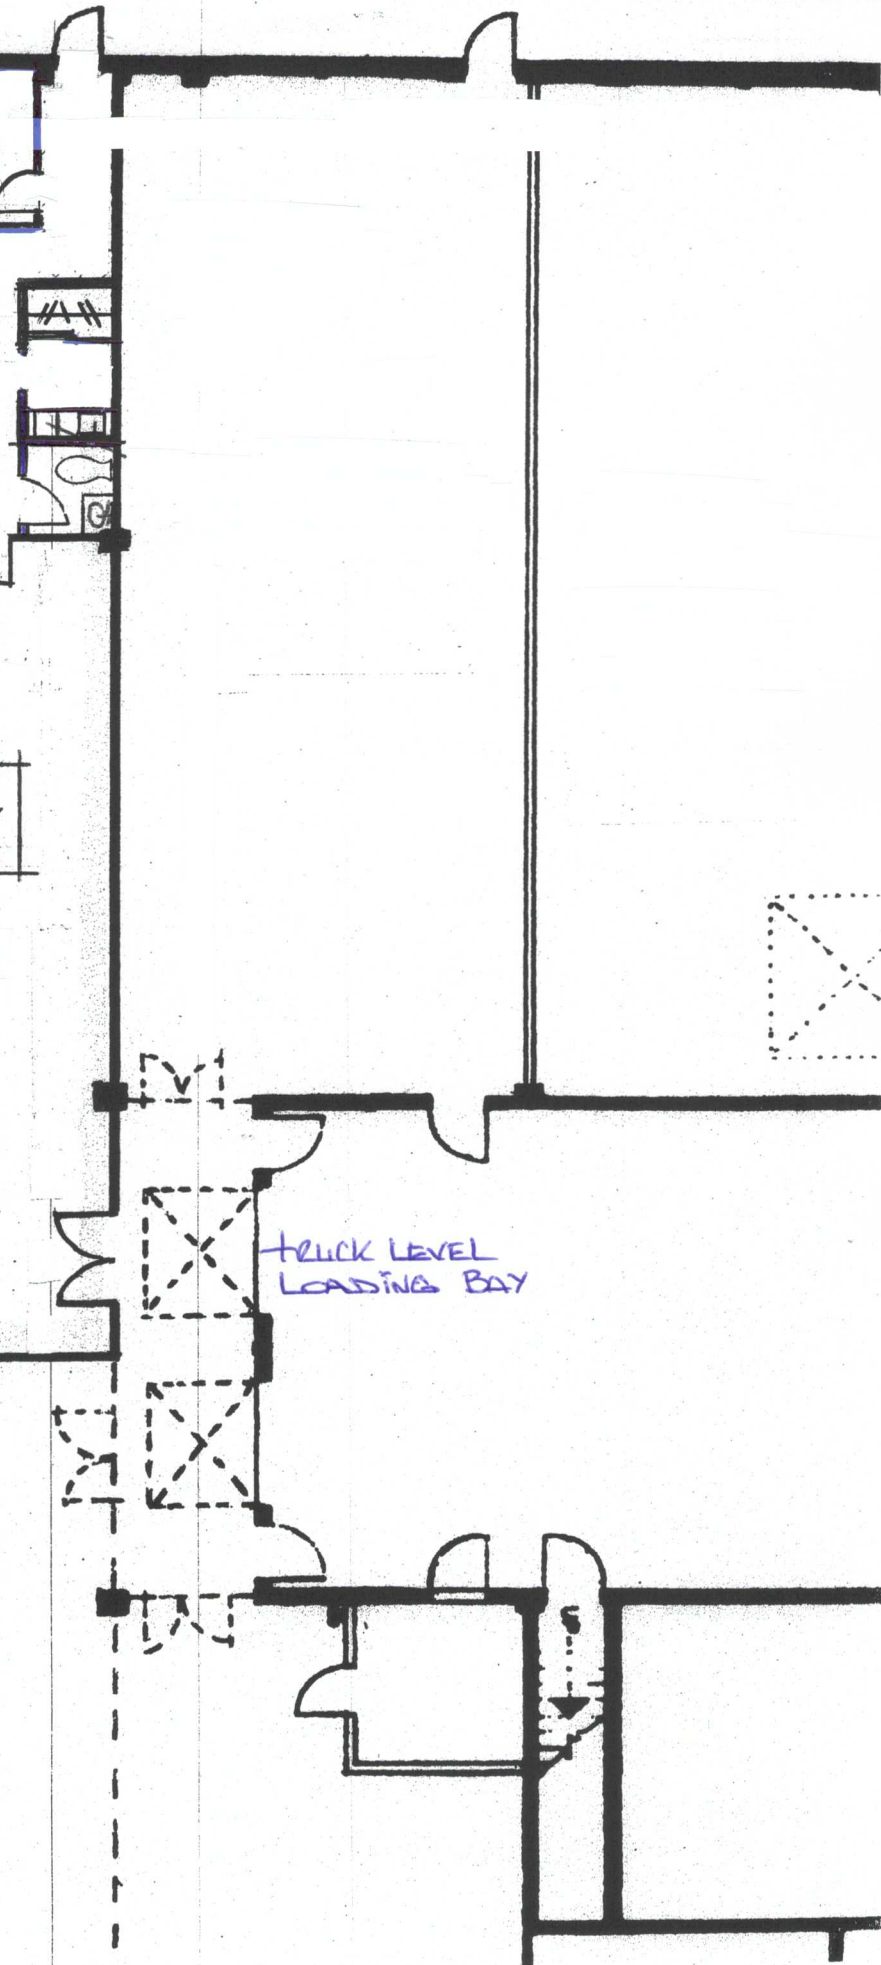

8'
18'6"

OFFICE OFFICE

SHOW ROOM/
OPEN AREA

WAREHOUSE
AREA

301 STEELCASE RA
UNIT 8
2,128 SQ. FT.
SEA 25/17

TRUCK LEVEL
LOADING BAY