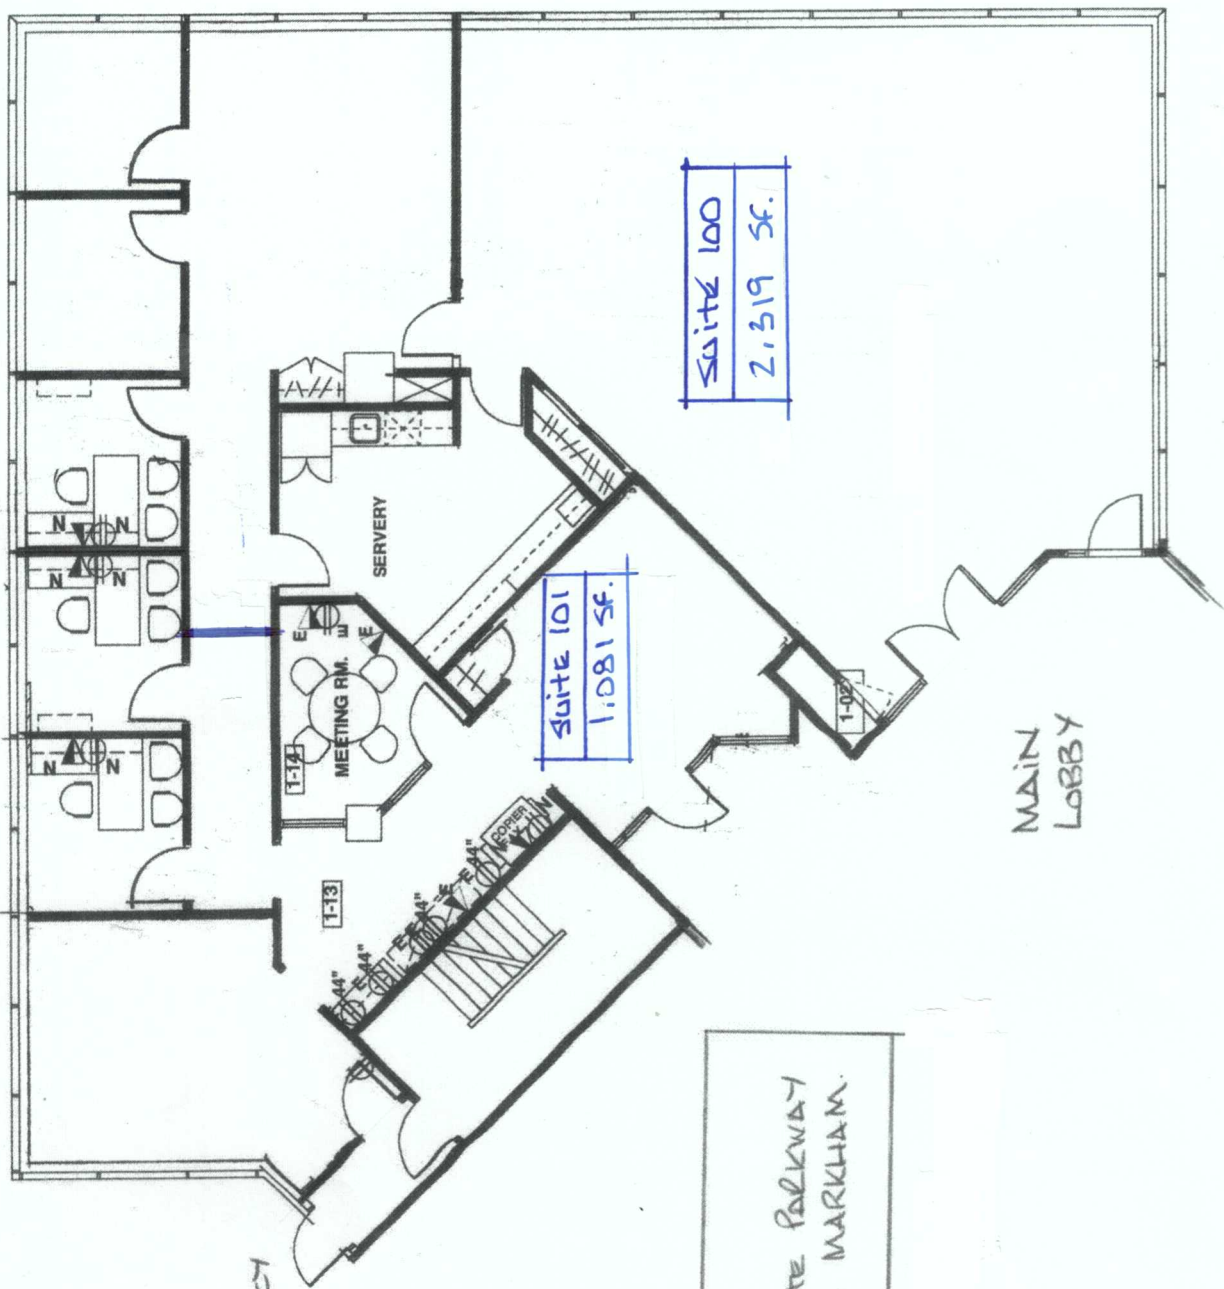

5' TYPICAL

Suite 101 Suite 100

Suite 100
2,319 SF.

Suite 101
1,081 SF.

MAIN LOBBY

EMERGENCY EXIT

100 ALLSTATE PARKWAY
SUITE 100, MARKHAM.