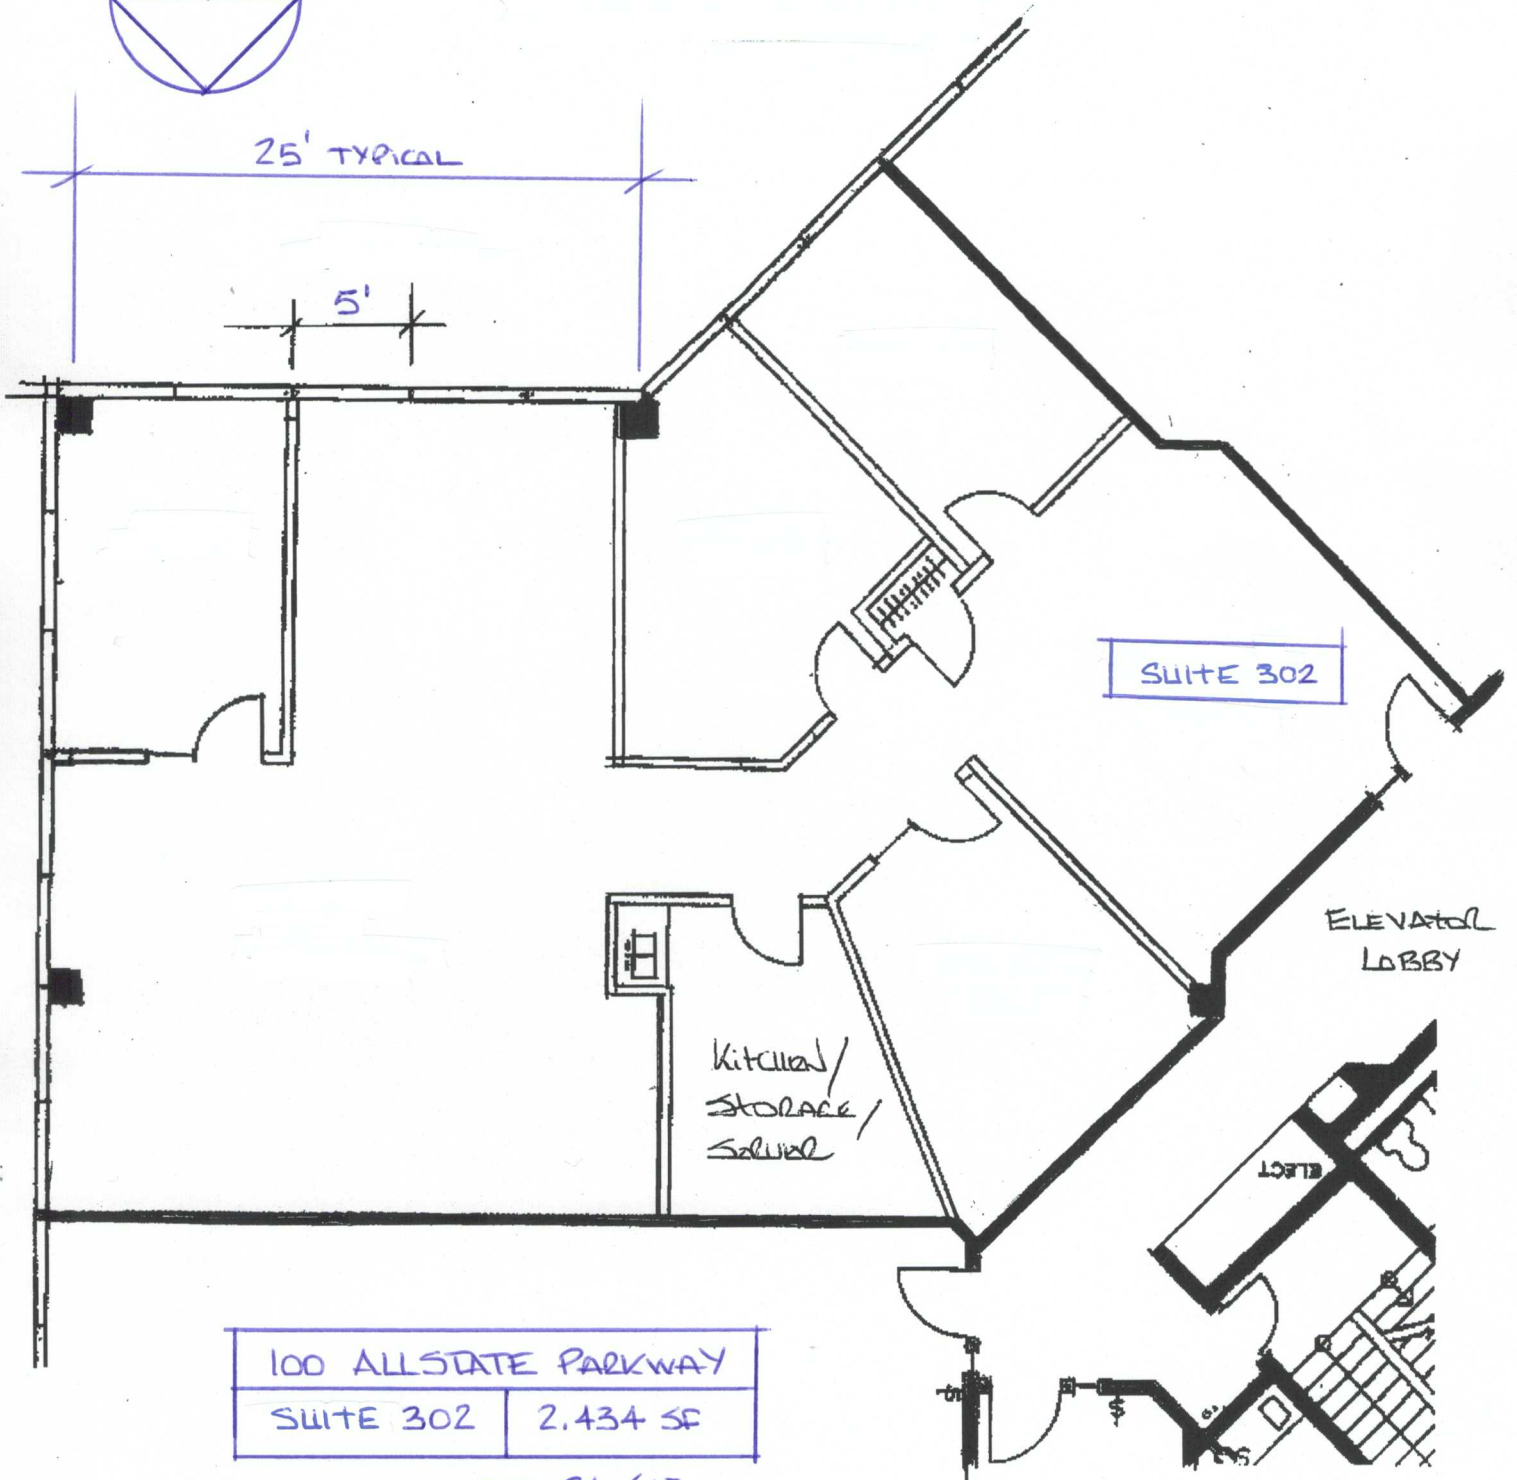

25' TYPICAL

5'

SUITE 302

ELEVATOR LOBBY

KITCHEN/
STORAGE/
SALVAGE

LOFT

100 ALLSTATE PARKWAY	
SUITE 302	2,434 SF

OCT. 24 / 17